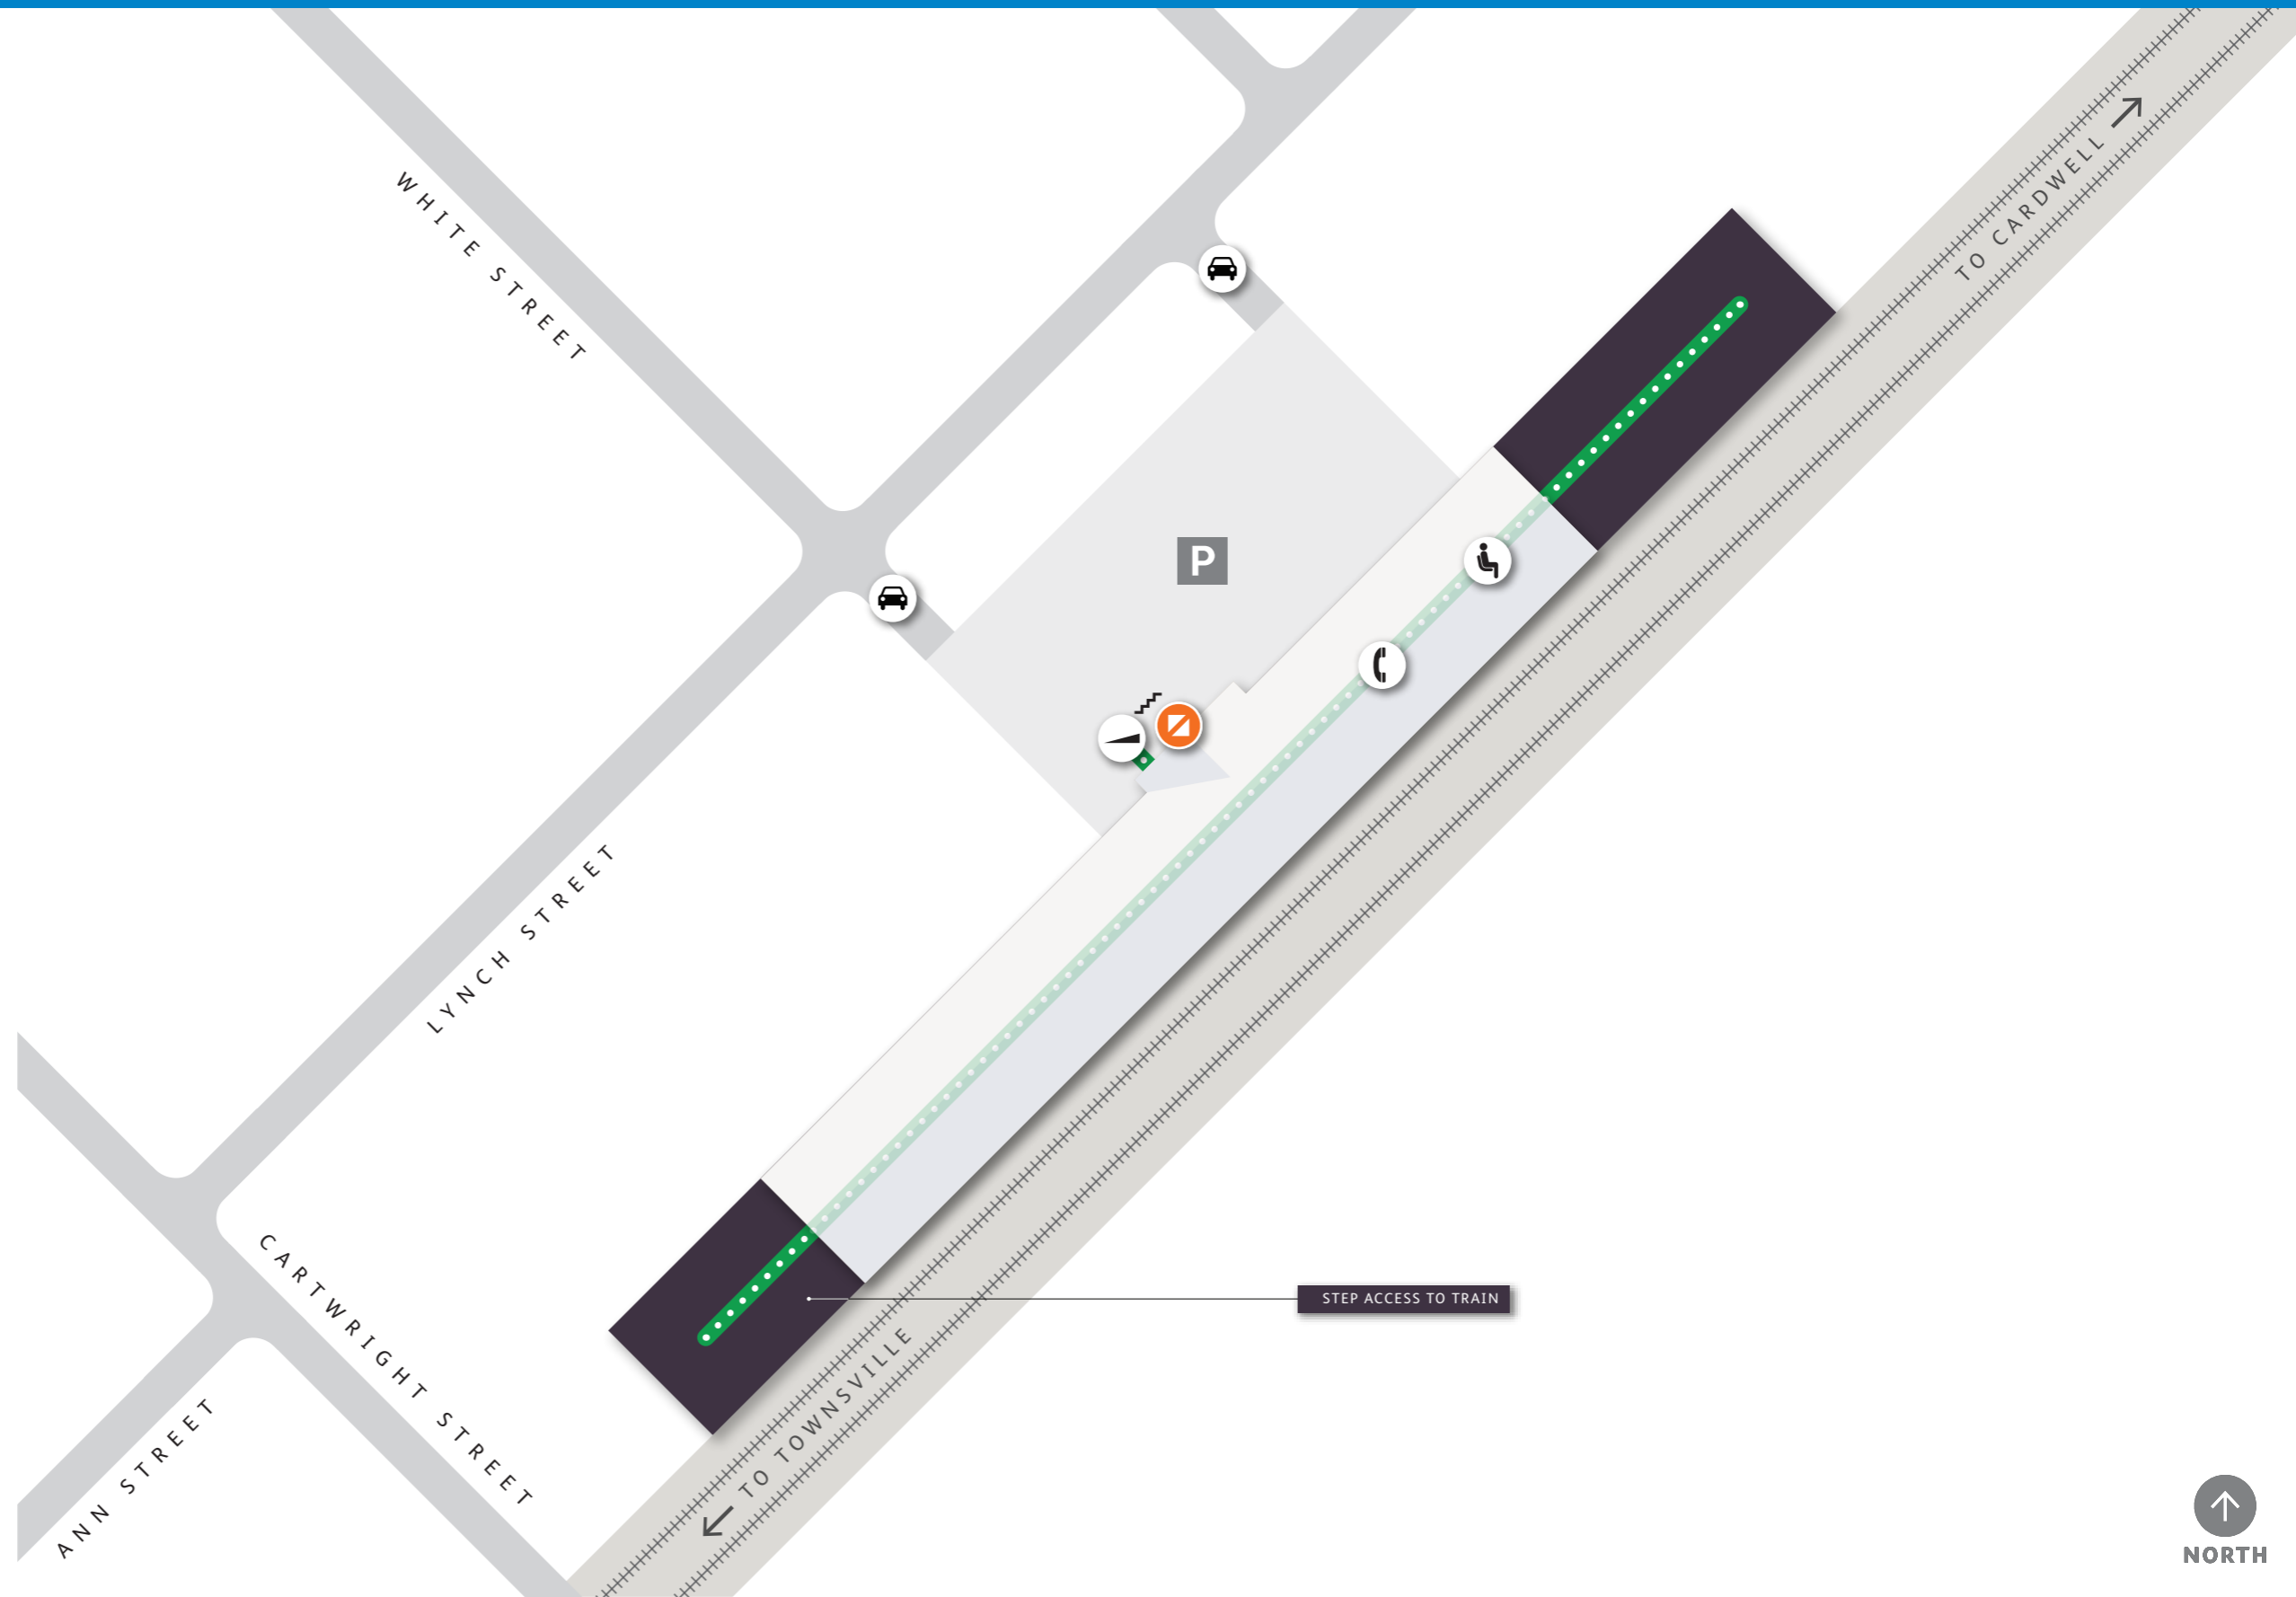

Ingham Station Platform Access Map

STATION FEATURES

-  Entry
-  Pedestrian Path
-  Stairs
-  Ramp
-  Vehicular Entry
-  Parking
-  Customer Seating
-  Payphone

Design features of toilet and carparking facilities can vary between stations.